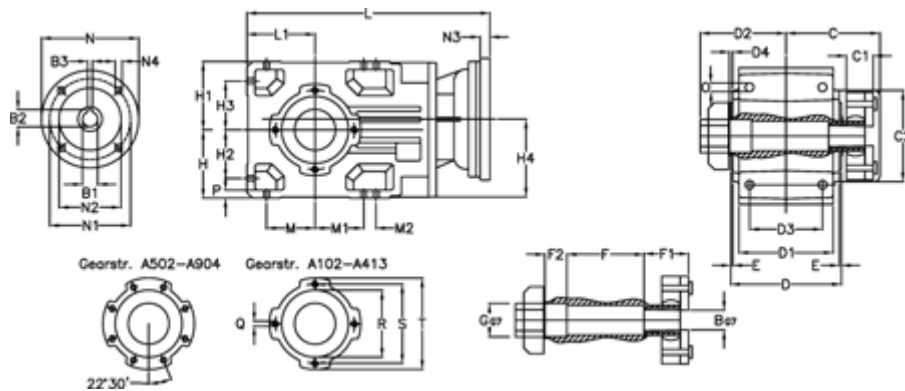

Article number: 296003501316445

Description: Bevel helical gearbox
A352QF40-13,1-P112B5

Measures

B = 40	D1 = 166	F2 = 53	L = 389.0	N3 = 4,5
B1 = 28	D2 = 80	G = 42	L1 = 100	N4 = M12x16
B2 = 31.3	D3 = 135	GA = 43	M = 73.0	O = 12.0
B3 = 8	d4 = 5.0	H = 100	M1 = 73.0	P = 11
C = 70.0	Description = A352 QF-xx P112 B5	H1 = 100	M2 = 11	Q = M10x17
C1 = 24	E = 3.5	H2 = 73.0	N = 250	R = 110
C2 = 90.0	F = 12.0	H3 = 73.0	N1 = 215	S = 130
D = 173	F1 = 48.0	H4 = 114.0	N2 = 180	T = 150